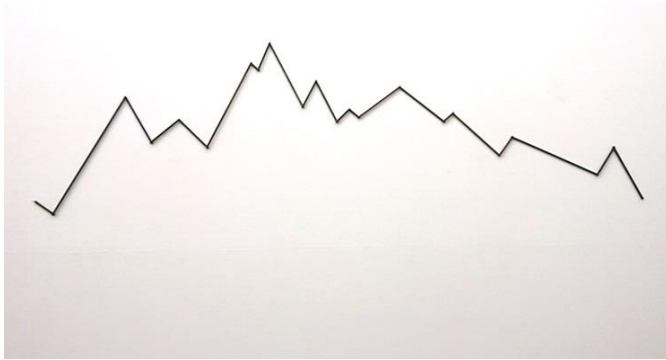

IKEDA GALLERY collection
October 10 - December 28, 2019

【wood relief】

HAMISH FULTON

"Mountain Skyline, 21 pieces of wood for a 21 day walking journey,
Mercantour France 2011", (black), 2017
black acrylic and ink on wood. approx. H 75 x W 250 cm

HAMISH FULTON

"Mountain Skyline, 28 pieces of wood for a 28 day walking expedition, Nepal
2011", (grey), 2017
grey acrylic and ink on wood. approx. H 51 x W 250 cm

IKEDA GALLERY Tokyo

B-604, 1-4-11 Katsushima, Shinagawa, Tokyo 140-0012 JAPAN Tel : 090-6570-2141
E-mail: tokyo@akiraikedagallery.net http://www.akiraikedagallery.com/